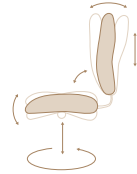

BAILEY

A generous dose of comfort and support at a price you can smile about. Four control options allow you to customize, while an internal back height adjustment is standard.

FUNCTIONALITY

- Synchro-Tilt (SY)**
- Pneumatic seat height
 - Seat and back tilt in a 2:1 synchronous movement
 - Multiple position variable tilt lock
 - Tilt tension adjustment
 - Touchlift back height adjustment

- Simple Task (SP)**
- Pneumatic seat height
 - Touchlift® back height adjustment

- Swivel-Tilt (ST)**
- Pneumatic seat height
 - Seat and back tilt as a unit
 - Tilt tension adjustment
 - Upright tilt lock
 - Touchlift® back height adjustment

- Multi-Function (MU)**
- Pneumatic seat height
 - Seat and back angle adjustment
 - Seat and back tilt as a unit
 - Forward seat tilt with lockout
 - Tilt tension adjustment
 - Touchlift® back height adjustment