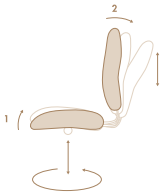

BAILEY

A generous dose of comfort and support at a price you can smile about. Four control options allow you to customize, while an internal back height adjustment is standard.

FUNCTIONALITY

- Synchro-Tilt (SY)**
- Pneumatic seat height
 - Seat and back tilt in a 2:1 synchronous movement
 - Multiple position variable tilt lock
 - Tilt tension adjustment
 - Touchlift back height adjustment

- Simple Task (SP)**
- Pneumatic seat height
 - Touchlift® back height adjustment

- Swivel-Tilt (ST)**
- Pneumatic seat height
 - Seat and back tilt as a unit
 - Tilt tension adjustment
 - Upright tilt lock
 - Touchlift® back height adjustment

- Multi-Function (MU)**
- Pneumatic seat height
 - Seat and back angle adjustment
 - Seat and back tilt as a unit
 - Forward seat tilt with lockout
 - Tilt tension adjustment
 - Touchlift® back height adjustment