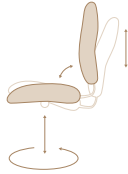

BAILEY

A generous dose of comfort and support at a price you can smile about. Four control options allow you to customize, while an internal back height adjustment is standard.

FUNCTIONALITY

- Synchro-Tilt (SY)**
- Pneumatic seat height
 - Seat and back tilt in a 2:1 synchronous movement
 - Multiple position variable tilt lock
 - Tilt tension adjustment
 - Touchlift back height adjustment

- Simple Task (SP)**
- Pneumatic seat height
 - Touchlift® back height adjustment

- Swivel-Tilt (ST)**
- Pneumatic seat height
 - Seat and back tilt as a unit
 - Tilt tension adjustment
 - Upright tilt lock
 - Touchlift® back height adjustment

- Multi-Function (MU)**
- Pneumatic seat height
 - Seat and back angle adjustment
 - Seat and back tilt as a unit
 - Forward seat tilt with lockout
 - Tilt tension adjustment
 - Touchlift® back height adjustment