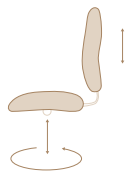

BAILEY

A generous dose of comfort and support at a price you can smile about. Four control options allow you to customize, while an internal back height adjustment is standard.

FUNCTIONALITY

- Synchro-Tilt (SY)**
- Pneumatic seat height
 - Seat and back tilt in a 2:1 synchronous movement
 - Multiple position variable tilt lock
 - Tilt tension adjustment
 - Touchlift back height adjustment

- Simple Task (SP)**
- Pneumatic seat height
 - Touchlift® back height adjustment

- Swivel-Tilt (ST)**
- Pneumatic seat height
 - Seat and back tilt as a unit
 - Tilt tension adjustment
 - Upright tilt lock
 - Touchlift® back height adjustment

- Multi-Function (MU)**
- Pneumatic seat height
 - Seat and back angle adjustment
 - Seat and back tilt as a unit
 - Forward seat tilt with lockout
 - Tilt tension adjustment
 - Touchlift® back height adjustment