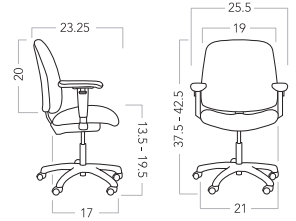

6. AVAILABLE OPTIONS

- LU** Upholstered outerback
 Grade 1 – 2 +\$67
 Grade 3 – 4 +\$155
 Grade 5 – 6 +\$241
CAL Cal TB133 +\$134
XS Seat Slider (not available with stool height chairs) +\$56
 (available only on SY and MU)
CH Counter Height Stool +\$85
 Seat Height +19" – 27.5"
1947 Extended Height Stool +\$109
 Seat Height +23" – 33"
SB Set-Up Boxed +\$67

Example:

1. MODEL/SIZE	2. UPHOLSTERY	3. ARMS	4. BASE TYPE	5. CASTER/GLIDE	6. AVAILABLE OPTIONS
BAI001SY	MOMENTUM/ORIGIN POPPY	WP01	NZ	DCB	XS

BAILEY

Full Back

Model Number	Textile Grade 1/COM/COL	2	3	4	5	6
BAI001SY Synchro-Tilt	\$650	\$712	\$774	\$835	\$897	\$959
BAI001ST Swivel-Tilt	\$528	\$590	\$652	\$713	\$775	\$837
BAI001SP Simple-Task	\$472	\$534	\$596	\$657	\$719	\$781
BAI001MU Multi-Function	\$621	\$683	\$745	\$806	\$868	\$930

Com Requirements

1 chair / 1.75 yds.
1 chair / 2.25 yds. LU

Shipping Information

KD / 1 per carton
11.33 cu. ft.
49.5 lbs.
UPS

Full Back Plush Seat

Model Number	Textile Grade 1/COM/COL	2	3	4	5	6
BAI002SY Synchro-Tilt	\$668	\$730	\$792	\$853	\$915	\$977
BAI002ST Swivel-Tilt	\$545	\$607	\$669	\$730	\$792	\$854
BAI002SP Simple-Task	\$491	\$553	\$615	\$676	\$738	\$800
BAI002MU Multi-Function	\$639	\$701	\$763	\$824	\$886	\$948