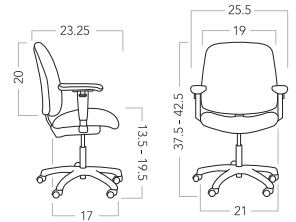

Example:

1. MODEL/SIZE	2. UPHOLSTERY	3. ARMS	4. BASE TYPE	5. CASTER/GLIDE	6. AVAILABLE OPTIONS
BAI001SY	MOMENTUM/ORIGIN POPPY	WP01	NZ	DCB	XS

BAILEY

Full Back

Model Number	Textile Grade 1/COM/COL	2	3	4	5	6
BAI001SY Synchro-Tilt	\$650	\$712	\$774	\$835	\$897	\$959
BAI001ST Swivel-Tilt	\$528	\$590	\$652	\$713	\$775	\$837
BAI001SP Simple-Task	\$472	\$534	\$596	\$657	\$719	\$781
BAI001MU Multi-Function	\$621	\$683	\$745	\$806	\$868	\$930

Com Requirements

1 chair / 1.75 yds.
1 chair / 2.25 yds. LU

Shipping Information

KD / 1 per carton
11.33 cu. ft.
49.5 lbs.
UPS

Full Back Plush Seat

Model Number	Textile Grade 1/COM/COL	2	3	4	5	6
BAI002SY Synchro-Tilt	\$668	\$730	\$792	\$853	\$915	\$977
BAI002ST Swivel-Tilt	\$545	\$607	\$669	\$730	\$792	\$854
BAI002SP Simple-Task	\$491	\$553	\$615	\$676	\$738	\$800
BAI002MU Multi-Function	\$639	\$701	\$763	\$824	\$886	\$948

Com Requirements

1 chair / 1.75 yds.
1 chair / 2.25 yds. LU

Shipping Information

KD / 1 per carton
11.33 cu. ft.
49.5 lbs.
UPS

Bailey Full Back, 1947 stool option,
upholstery in Momentum Vox Snap