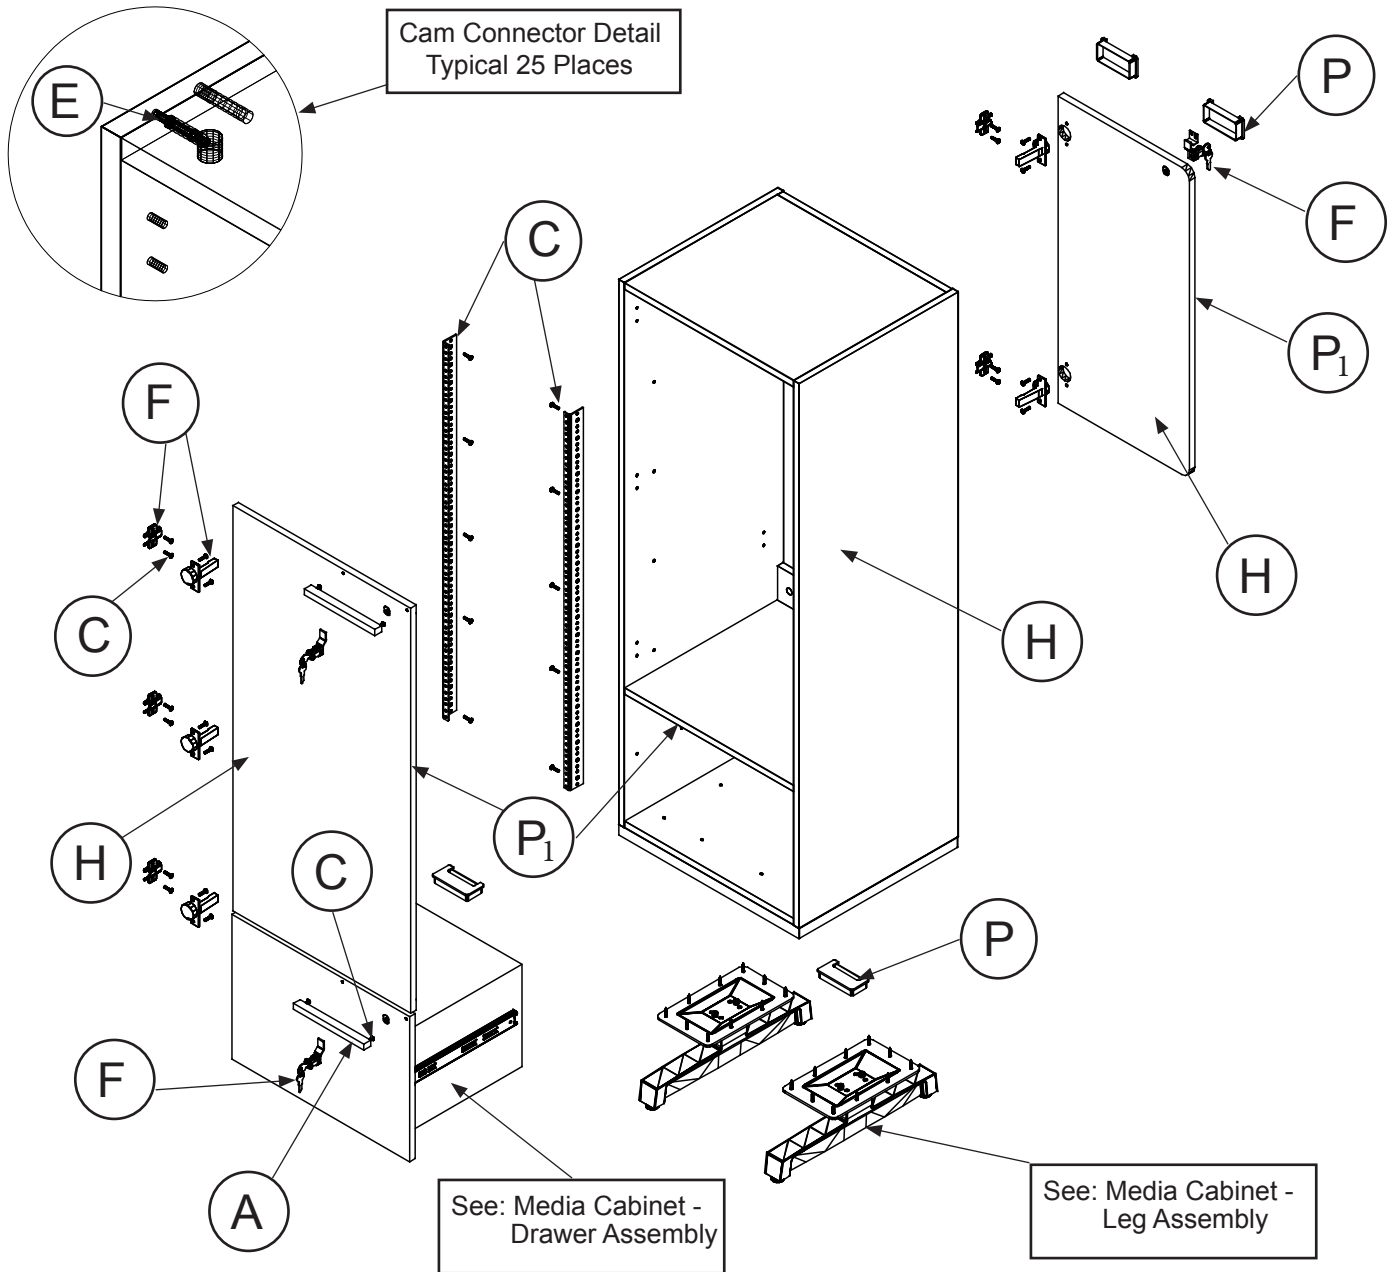

Disassembly Instructions

Dewey: Media Cabinet – Rack Rail

Product Material Identification

A. Cast Aluminum	H. Laminated Composite Wood
B. Extruded Aluminum	I. Textile
C. Steel	J.
D. Cast Iron	K.
E. Zinc Die Cast	L.
F. Scrap Metal	Y. Mixed Materials
G. Tempered Glass	Z. Electronics

ISO 14469 Plastic Identification

P. Unspecified Plastic
P ₁ . >ABS<
P ₂ .
P ₃ .
P ₄ .
P ₅ .
P ₆ .

Disassembly Tools

- Straight Screwdriver
- Philips Screwdriver
- Torx Screwdriver
- Safety Glasses
- Hammer
- Utility Knife
- Scissors